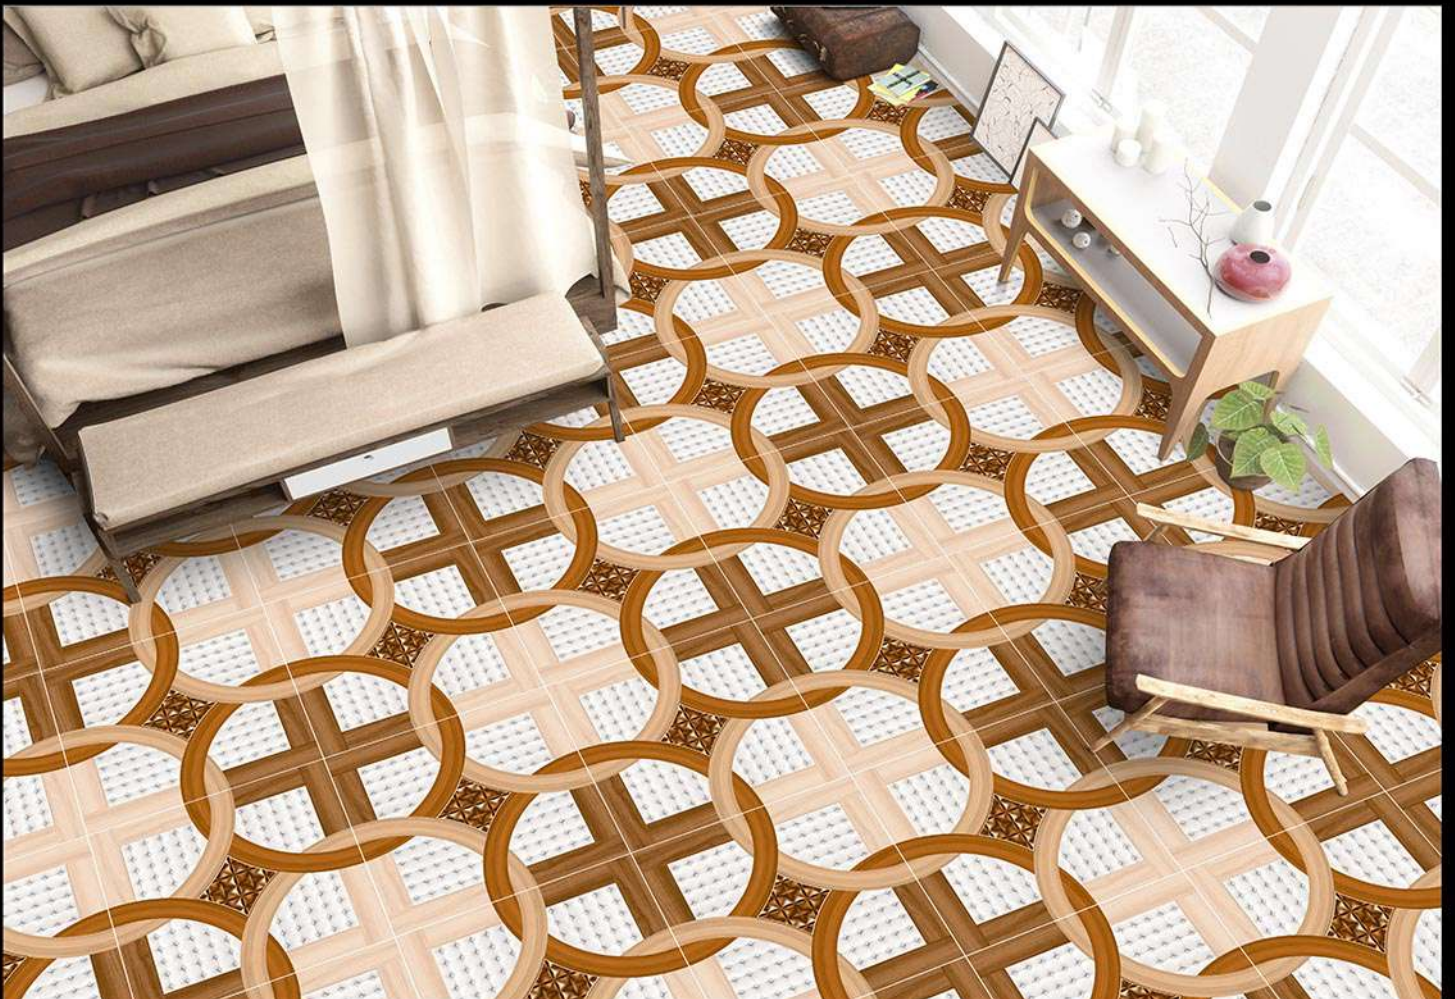

Orfinda
Ceramic

600 X 600 MM
PORCELAIN TILES

MATT COLLECACTION

Plain Series

Porcelain Tiles
Satin Matt

1001

Orfina
Ceramic

Porcelain Tiles