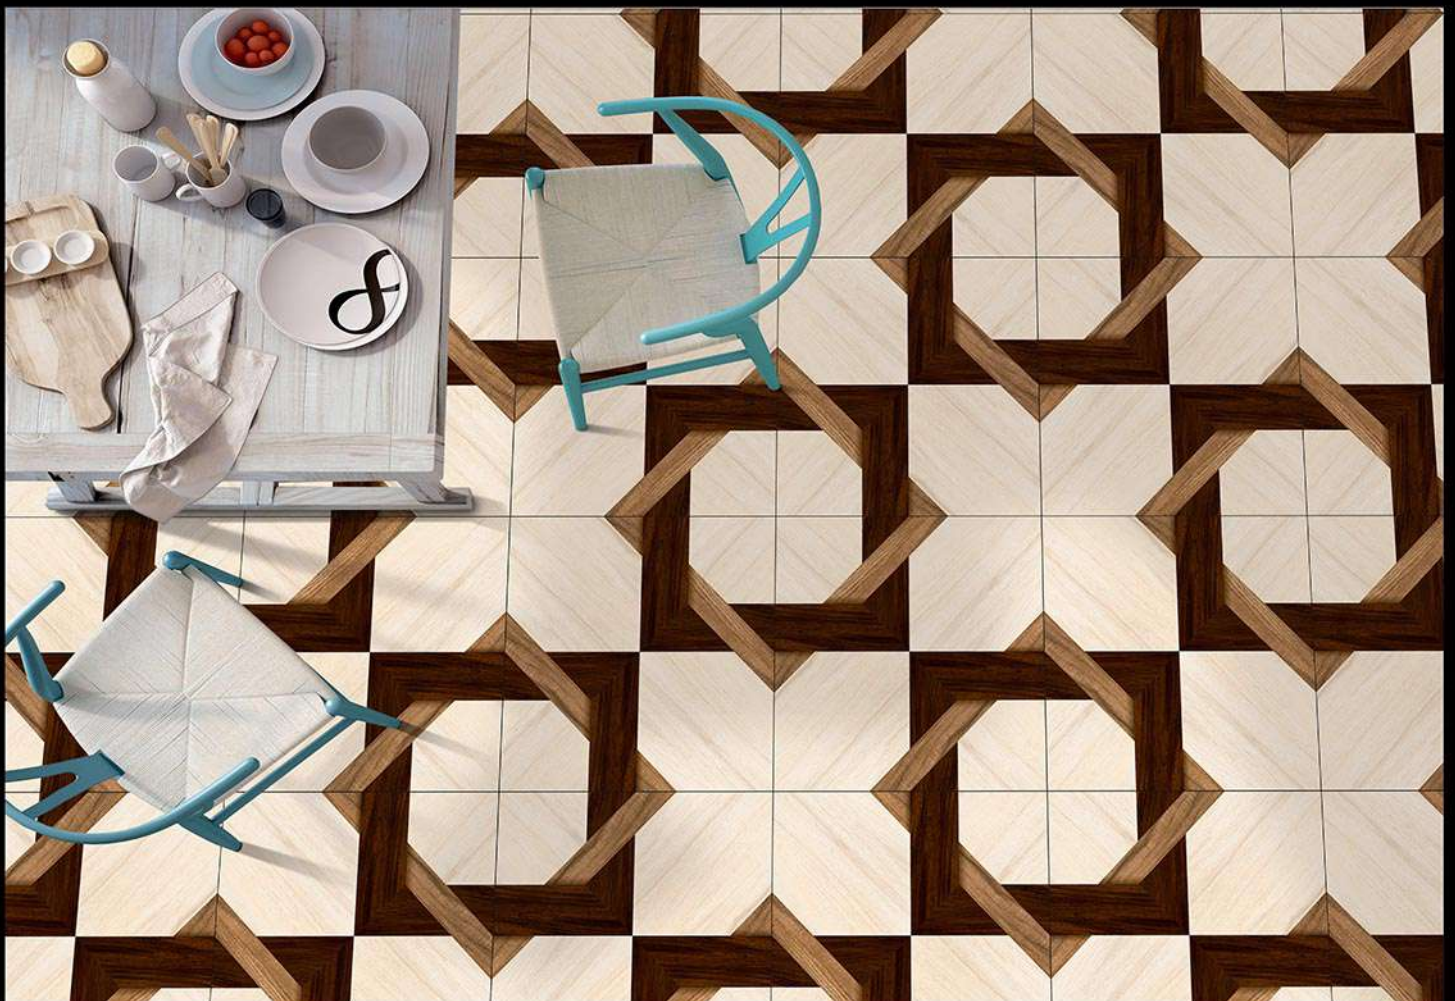

Orfina
Ceramic

Porcelain Tiles

Satin Matt

1002